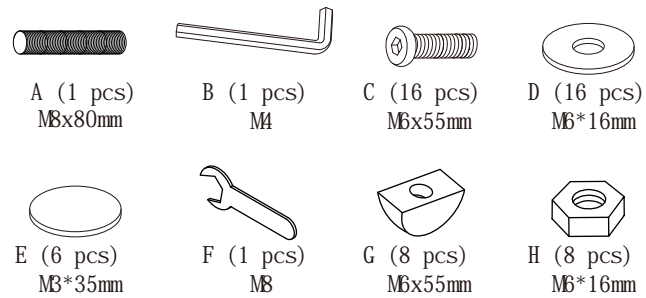

Assembly Instructions

AREN-63 DINING TABLE

PLEASE NOTE: Check that you have received all components and hardware before assembling. If you are missing any parts, contact your retailer.

During assembly, hand tighten screws only. When the screws are in place, tighten completely.

Assembly Instructions

PLEASE NOTE: Check that you have received all components and hardware before assembling. If you are missing any parts, contact your retailer.

1.

2.

During assembly, hand tighten screws only. When the screws are in place, tighten completely.

Assembly Instructions

PLEASE NOTE: Check that you have received all components and hardware before assembling. If you are missing any parts, contact your retailer.

3.

4.

- | | | | |
|---|---|---|---|
|  |  |  |  |
| A (1 pcs)
M8x80mm | B (1 pcs)
M4 | C (16 pcs)
M6x55mm | D (16 pcs)
M6*16mm |
|  |  |  |  |
| E (6 pcs)
M3*35mm | F (1 pcs)
M8 | G (8 pcs)
M6x55mm | H (8 pcs)
M6*16mm |