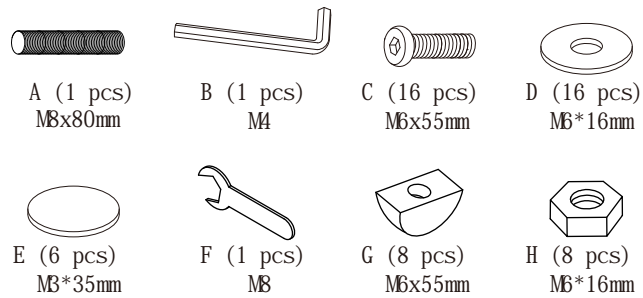

Assembly Instructions

AREN-63 DINING TABLE

PLEASE NOTE: Check that you have received all components and hardware before assembling. If you are missing any parts, contact your retailer.

During assembly, hand tighten screws only. When the screws are in place, tighten completely.

Assembly Instructions

PLEASE NOTE: Check that you have received all components and hardware before assembling. If you are missing any parts, contact your retailer.

1.

2.

During assembly, hand tighten screws only. When the screws are in place, tighten completely.

Assembly Instructions

PLEASE NOTE: Check that you have received all components and hardware before assembling. If you are missing any parts, contact your retailer.

3.

4.

- | | | | |
|---|---|---|---|
|  |  |  |  |
| A (1 pcs)
M8x80mm | B (1 pcs)
M4 | C (16 pcs)
M6x55mm | D (16 pcs)
M6*16mm |
|  |  |  |  |
| E (6 pcs)
M3*35mm | F (1 pcs)
M8 | G (8 pcs)
M6x55mm | H (8 pcs)
M6*16mm |